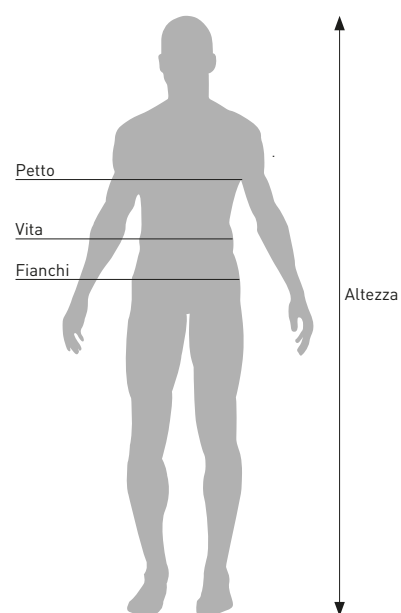

SIZE GUIDE

MIZUNO MAN	PETTO / CHEST	VITA / WAIST	FIANCHI / HIPS	ALTEZZA / HEIGHT
XS	86-90	72-76	86-90	165-170
S	91-95	77-81	91-95	170-175
M	96-100	82-86	96-100	175-180
L	101-106	87-92	101-106	175-180
XL	107-112	93-98	107-112	180-185
XXL	113-118	99-104	113-118	180-185
XXXL	119-124	105-110	119-124	180-185
XXXXL	125-130	111-116	125-130	180-185
MIZUNO WOMEN	PETTO / CHEST	VITA / WAIST	FIANCHI / HIPS	ALTEZZA / HEIGHT
XS	80-84	61-65	86-90	160-165
S	85-89	66-70	91-95	160-165
M	90-94	71-75	96-100	165-170
L	95-100	76-81	101-106	165-170
XL	101-106	82-87	107-112	170-175
XXL	107-112	88-93	113-118	170-175
XXXL	113-118	94-99	119-124	170-175
MIZUNO JUNIOR	PETTO / CHEST	VITA / WAIST	FIANCHI / HIPS	ALTEZZA / HEIGHT
116	58-61	55-56	62-64	110-116
128	62-64	57-58	65-69	116-128
140	65-71	59-64	70-77	128-140
152	72-79	65-68	78-83	140-152
164	80-86	69-72	84-89	152-164

Please note that the fit of online and sublimated products differs slightly. This depends on the fit related to the different sports disciplines.

Mizuno advises customers to try on sizes before ordering.

The measurements shown in the table are expressed in centimeters and indicate a range of average measurements between the minimum and maximum for the corresponding size.