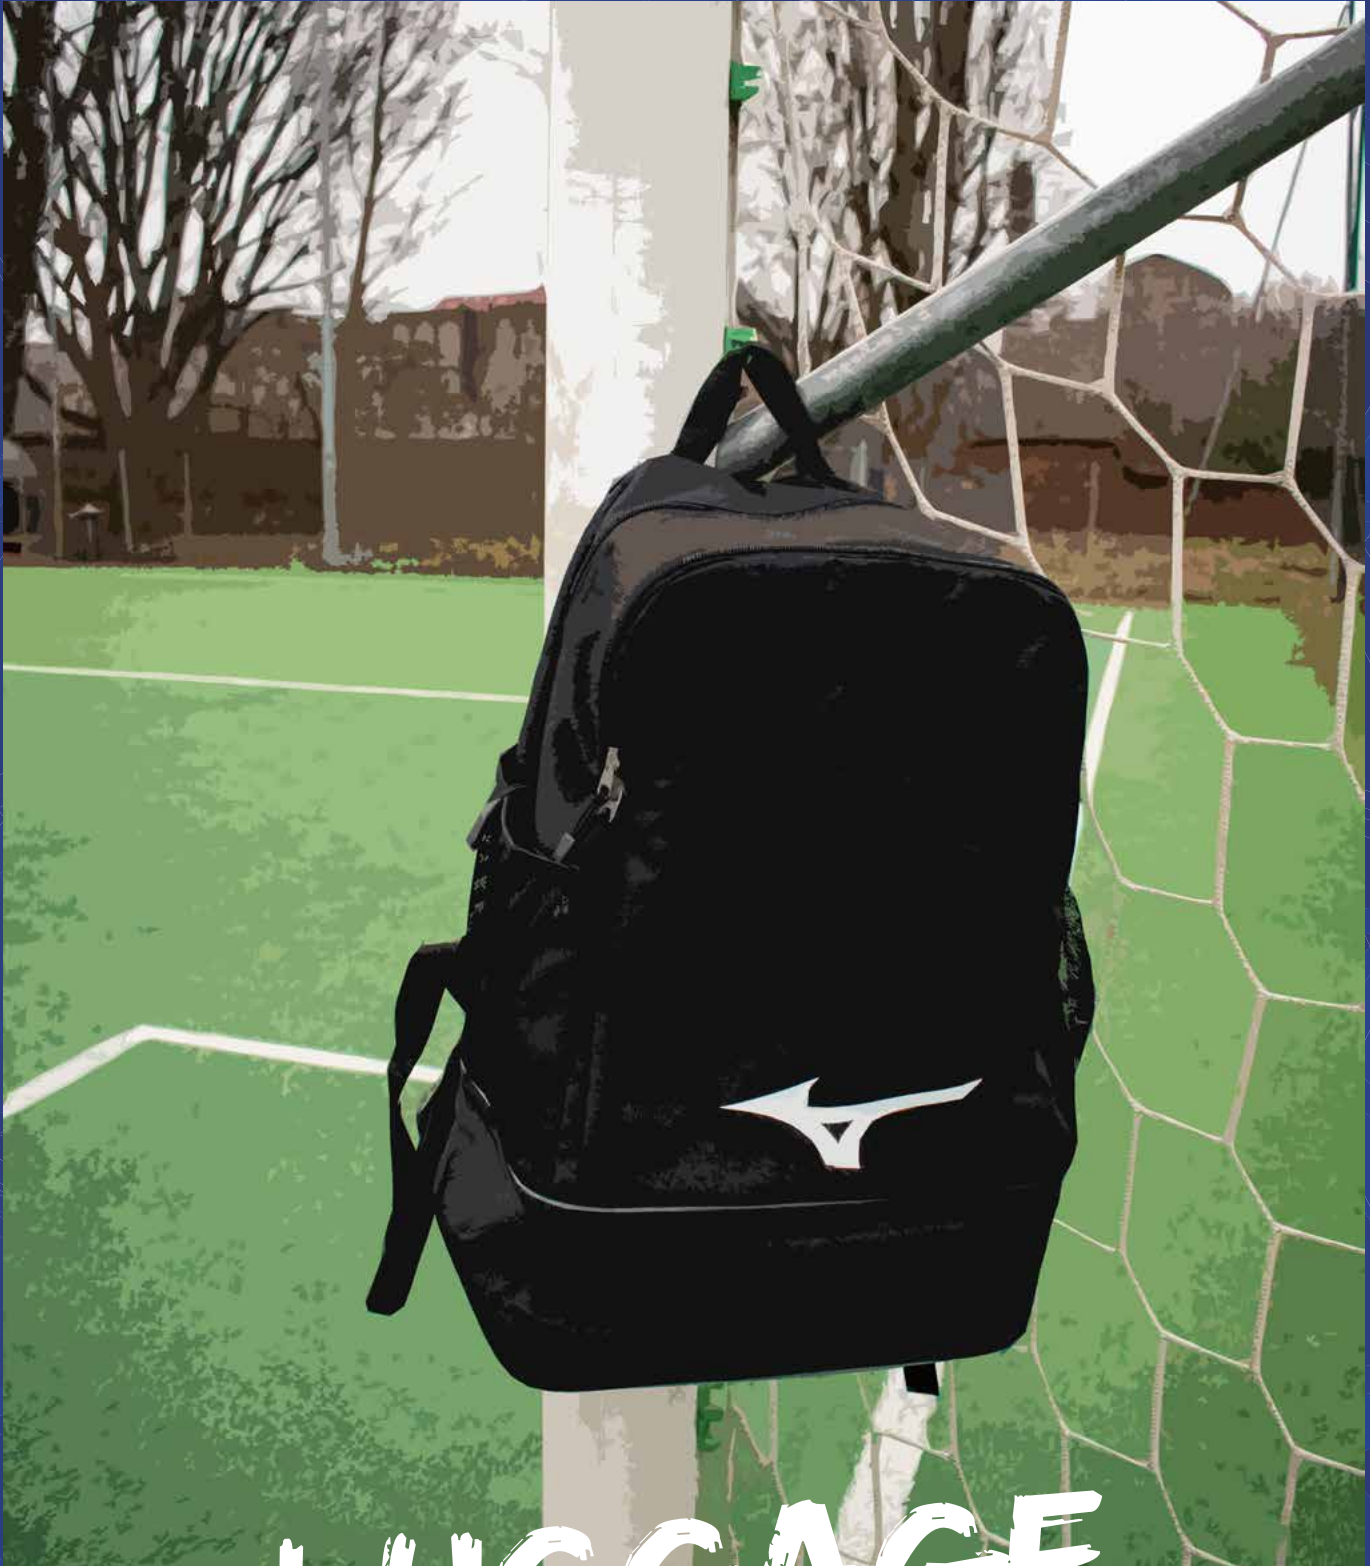

- » 100% Polyester.
- » Lightweight and water repellent material.
- » Large Mizuno logo printed on arm.

14. NAVY

09. BLACK

62. RED

50. YELLOW FLUO

22. ROYAL