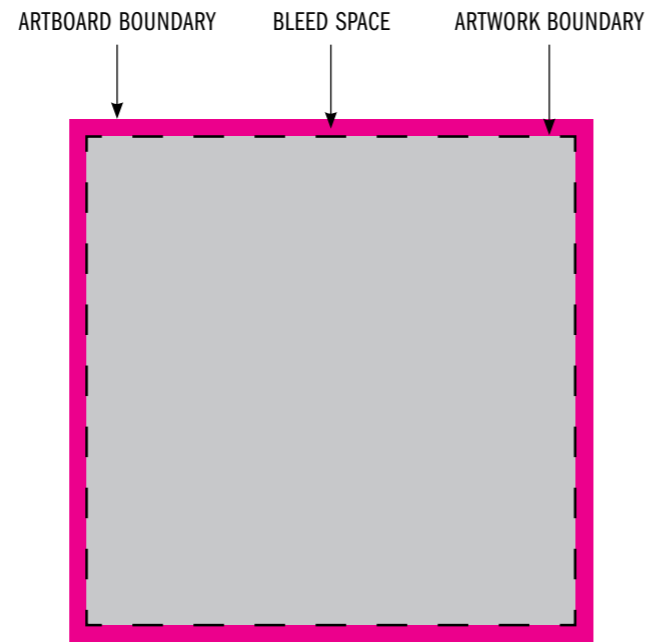

SUGGESTED FILE SETUP:

- Square Artboard: 10-15cm
Space between edge of artboard and logo (approx 1mm)
- If logo is white please place over grey or black background

VECTOR DESIGN REQUIREMENTS:

- All text must be converted to outline
- All lines/strokes must be expanded to a shape
- Convert all gradients to a single colour fill