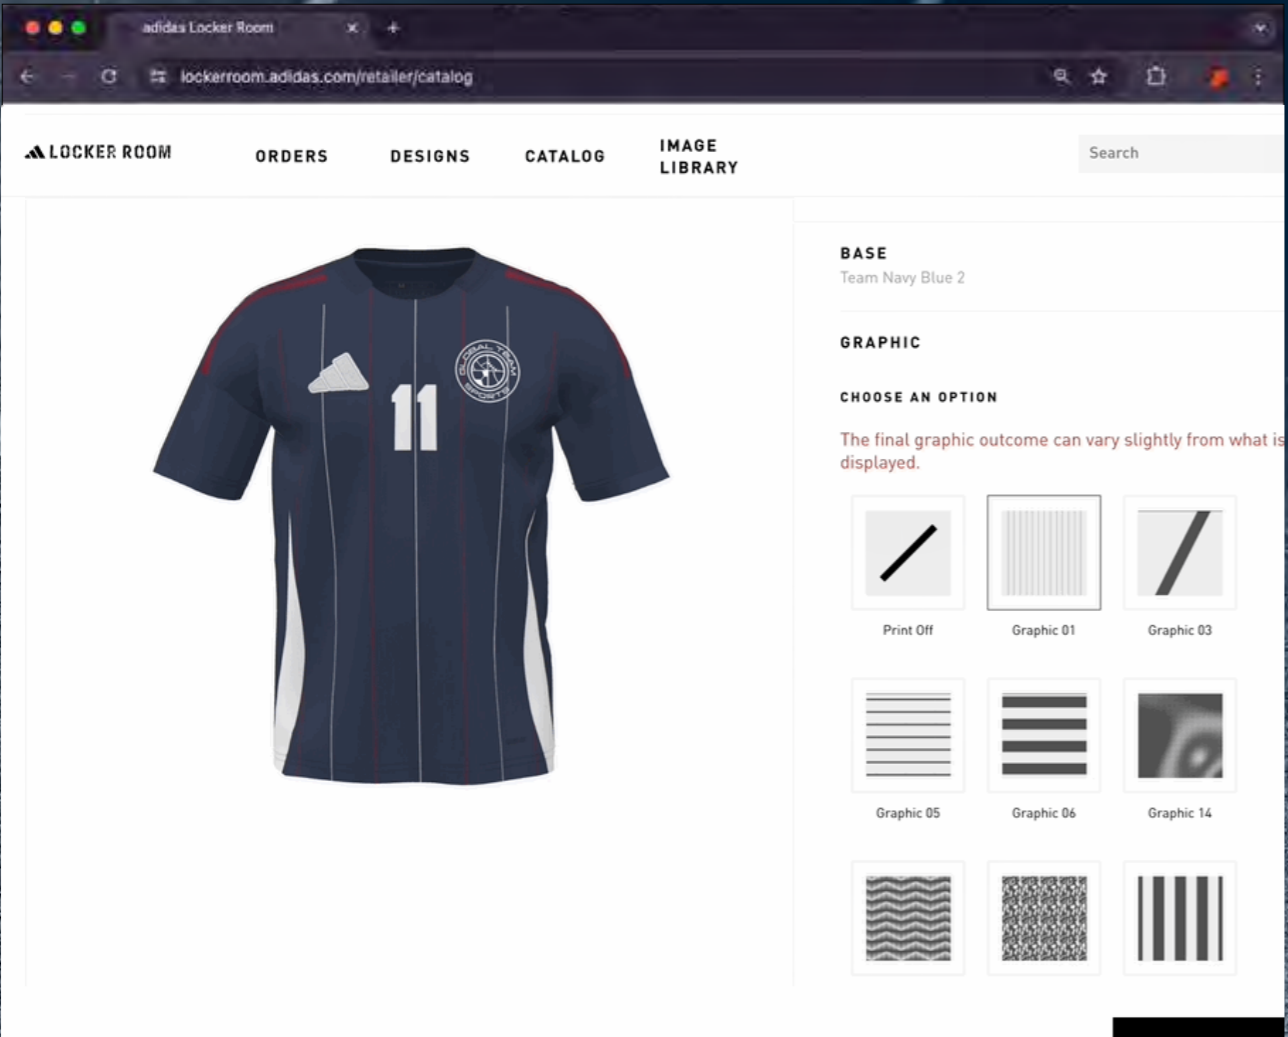

YOUTH

TRAINING WEAR

MEN

WOMEN

YOUTH

**NO MATTER YOUR SPORT,
LOCKER ROOM HAS YOUR BACK**

CHOOSE FROM MULTIPLE STYLES, GRAPHICS AND COLOURWAYS TO MAKE YOUR TEAM STAND OUT

FIELD OF PLAY