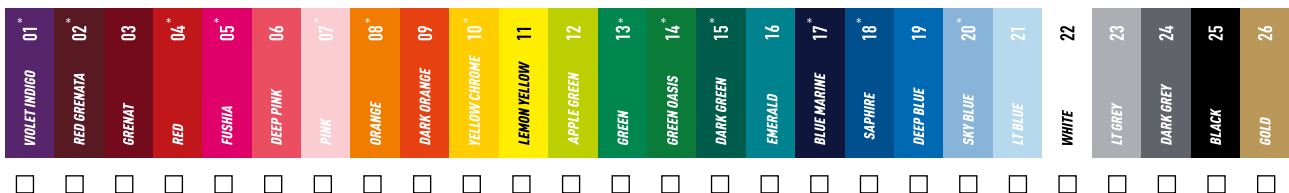

JALVA
SWEATSHIRT

DESIGN PRINT / PRINT DESIGN

COULEURS / COLOURS

1ère couleur / 1st colour

2ème couleur / 2nd colour

KUSTOM

JENNO**321W5PW****T-SHIRT HOMME**

100% coton, REGULAR FIT