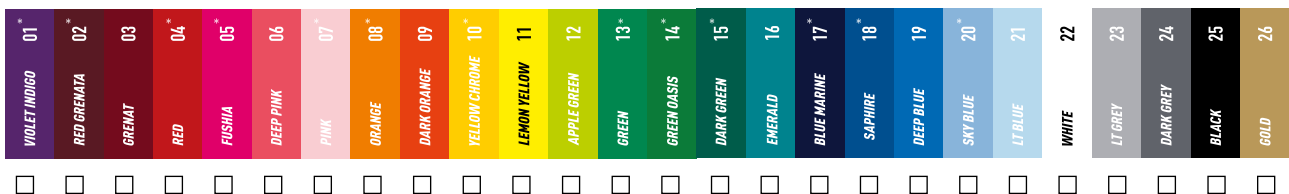

JALVA
SWEATSHIRT

DESIGN PRINT / PRINT DESIGN

COULEURS / COLOURS

1ère couleur / 1st colour

2ème couleur / 2nd colour

KUSTOM

JENNO**321W5PW****T-SHIRT HOMME**

100% coton, REGULAR FIT