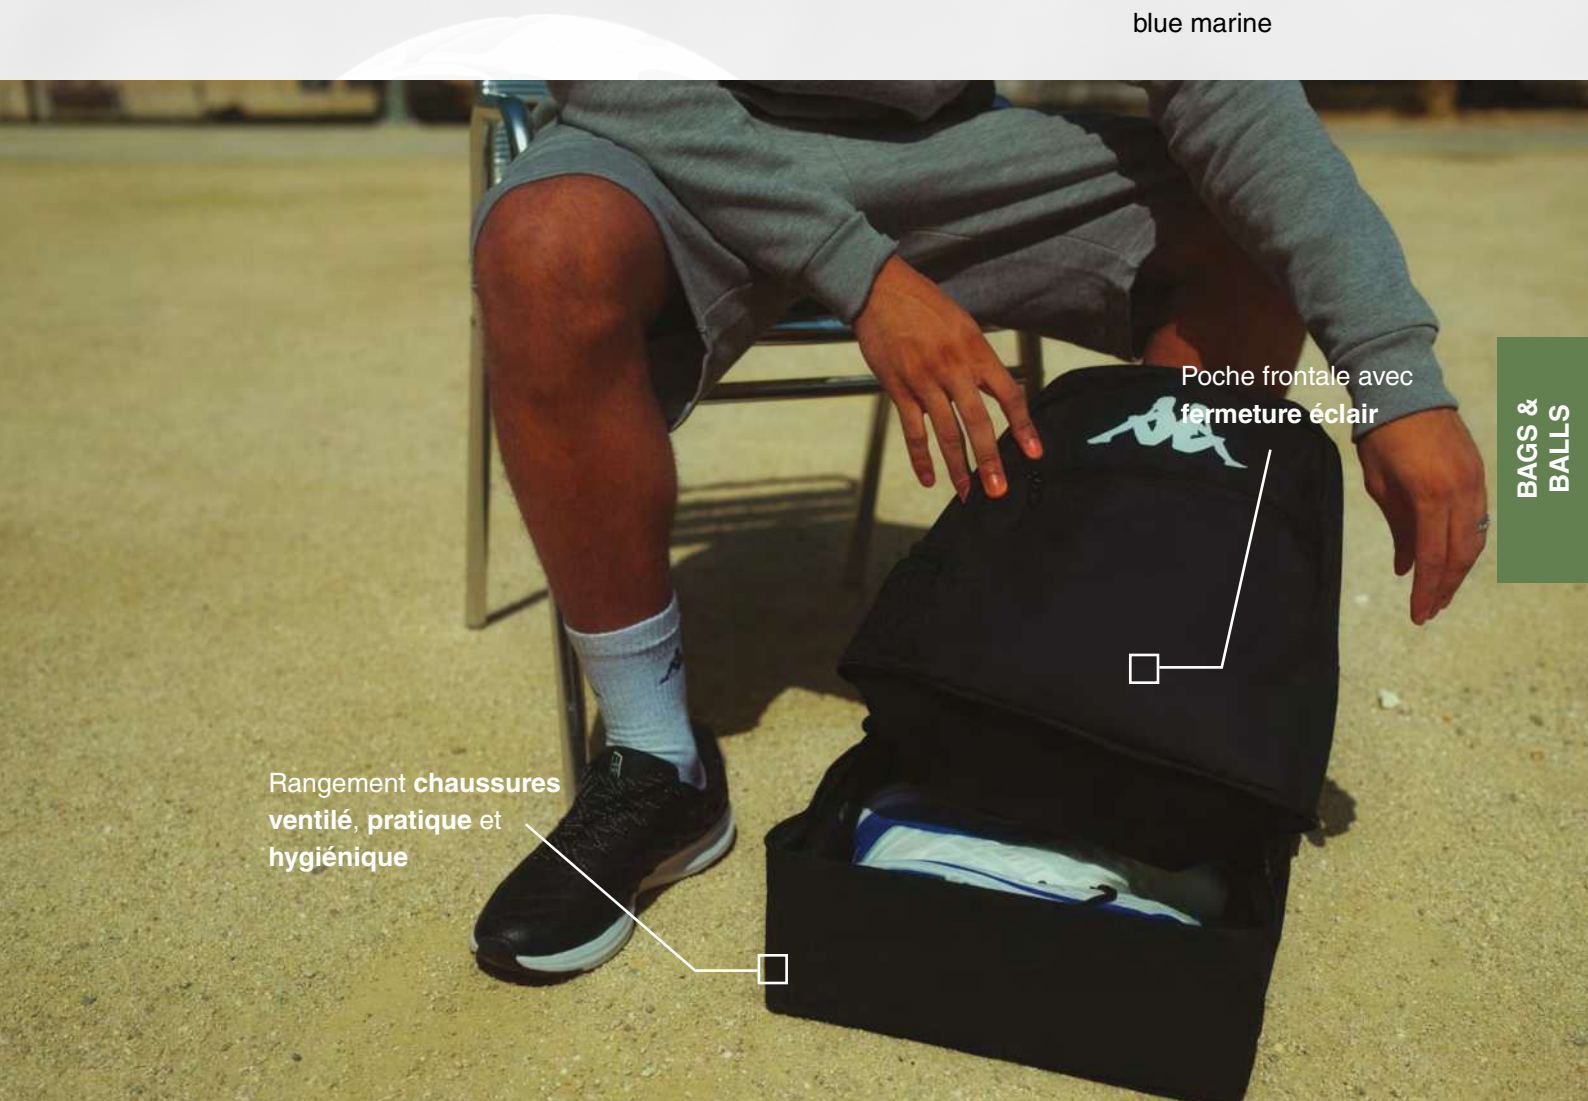

FIOPACK

351X4TW

Permanent

SAC À DOS

100% polyester 600D

BACKPACK

100% polyester 600D

DESCRIPTION

Ouverture principale et poche frontale zippées | Caisse rétractable pour compartiment chaussures zippée et aérée, bretelles matelassées réglables et poche latérale en tissu mesh | Logo Omini imprimé sur le devant.

DESCRIPTION

Main opening and front pockets with zip | Retractable box for shoes zipped compartment and ventilated | Adjustable padded shoulder straps and side pocket in mesh fabric | Omini logo on front printed.

S : 30 x 38 x 20cm - 23L

35,00€

M : 34 x 48 x 24cm - 40L

40,00€

Poche frontale avec
fermeture éclair

Rangement chaussures
ventilé, pratique et
hygiénique

BAGS &
BALLS