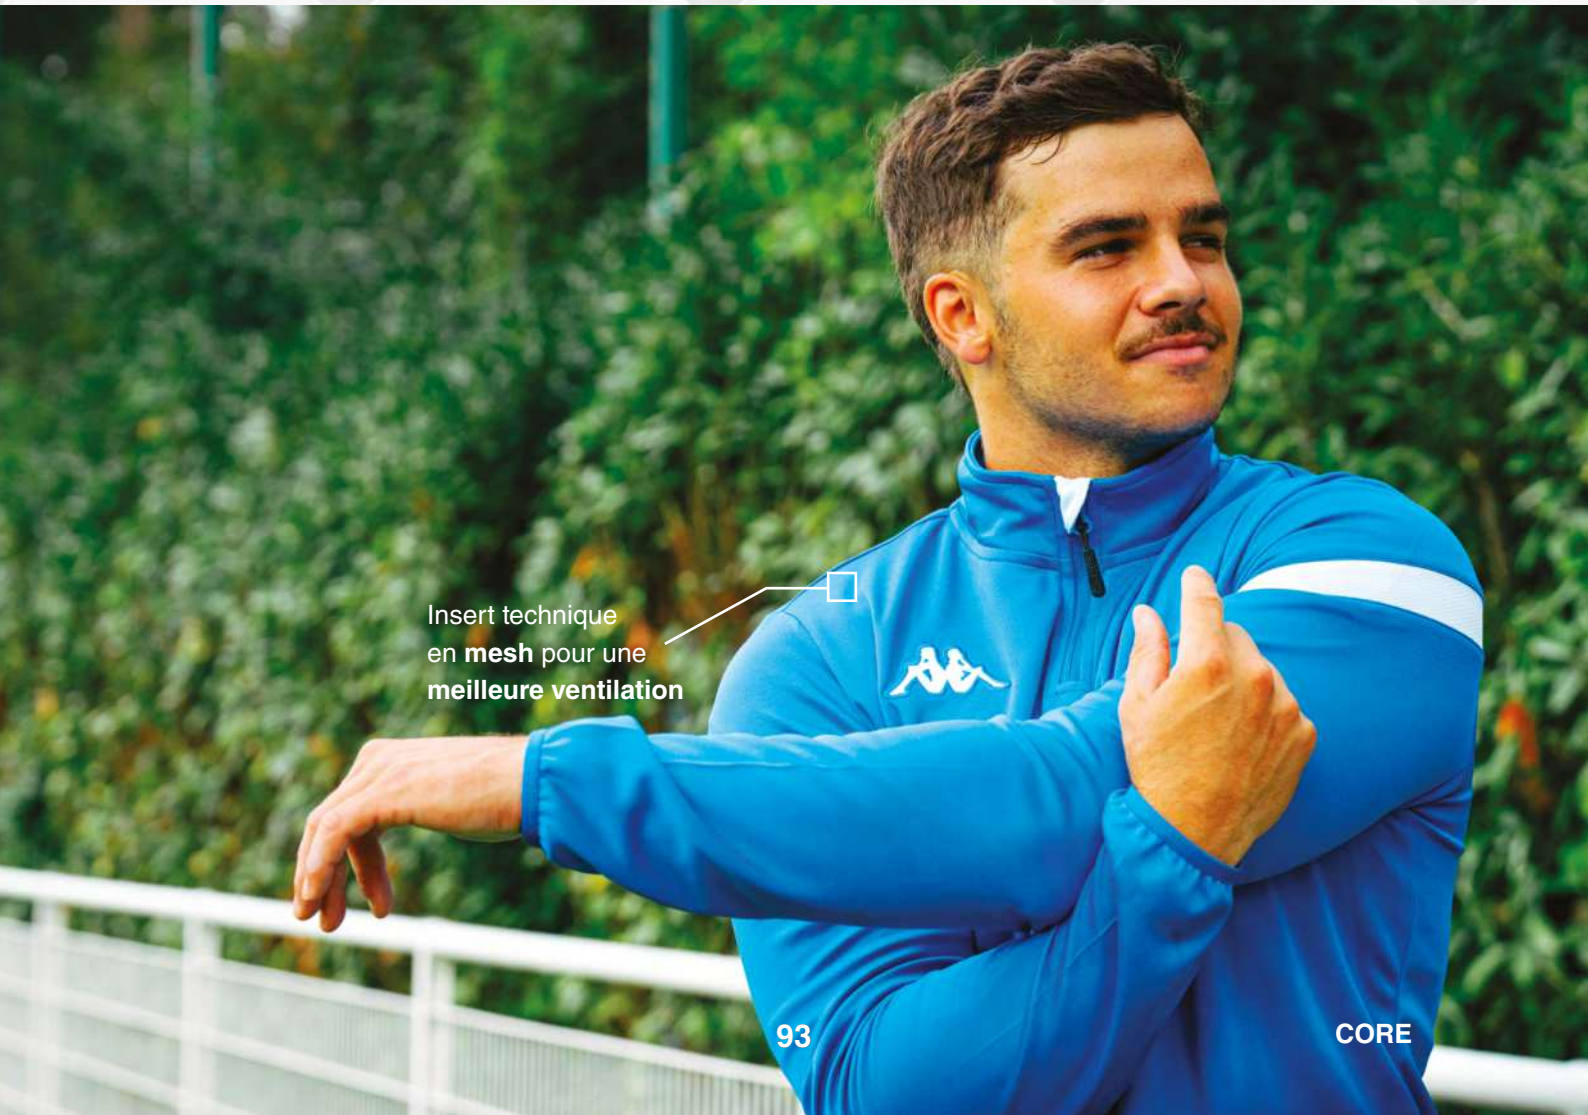

CORE

Insert technique
en **mesh** pour une
meilleure ventilation