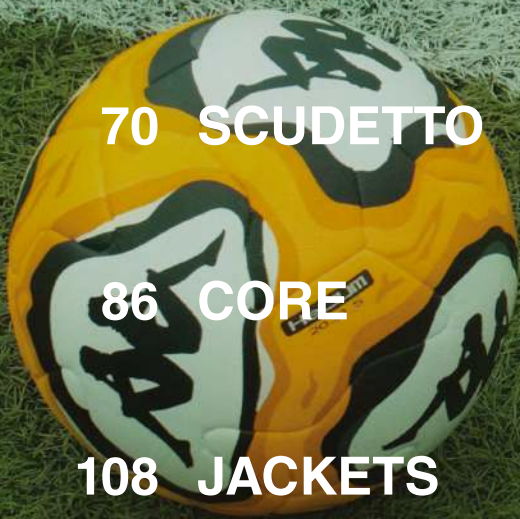

TABLE OF CONTENTS

02 HISTORY

140 ACCESSORIES

06 MATCH KIT

148 KUSTOM

54 BANDA

184 FINAL SPRINT

70 SCUDETTO

202 INDEX

86 CORE

205 SIZE & FITTING RANGE

108 JACKETS

206 GRINTA

118 WOMAN

207 KIT BUILDER

128 BAGS & BALLS