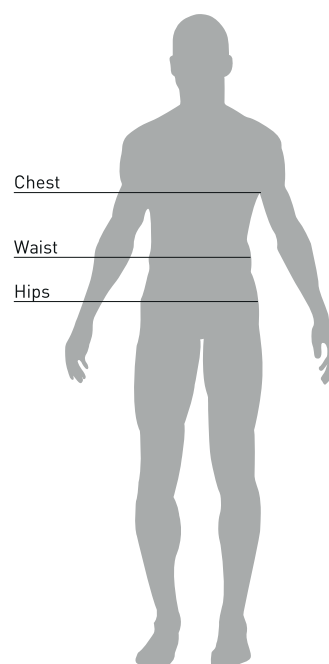

SIZE GUIDE

MIZUNO MAN		CHEST	WAIST	HIPS		
XXS		81-85	67-71	81-85		
XS		86-90	72-76	86-90		
S		91-95	77-81	91-95		
M		96-100	82-86	96-100		
L		101-106	87-92	101-106		
XL		107-112	93-98	107-112		
XXL		113-118	99-104	113-118		
3XL		119-124	105-110	119-124		
4XL		125-130	111-116	125-130		
MIZUNO WOMEN		CHEST	WAIST	HIPS		
XS		80-84	61-65	86-90		
S		85-89	66-70	91-95		
M		90-94	71-75	96-100		
L		95-100	76-81	101-106		
XL		101-106	82-87	107-112		
XXL		107-112	88-93	113-118		
3XL		113-118	94-99	119-124		
MIZUNO JUNIOR		CHEST	WAIST	HIPS		
116		58-61	55-56	62-64		
128		62-64	57-58	65-69		
140		65-71	59-64	70-77		
152		72-79	65-68	78-83		
164		80-86	69-72	84-89		
SOCKS	XS	S	M	L	XL	XXL
EU	32-34	35-37	38-40	41-43	44-46	47-49
UK	1-2.5	3-4.5	5-6.5	7-8.5	9-11	12-14
FOOTBALL SOCKS	XS	S	M	L	XL	XXL
EU		30-34	35-39	40-46	47-50	
UK		11.5-2	3-6	7-11	12-14.5	

Please note that the fit of online and sublimated products differs slightly. This depends on the fit related to the different sports disciplines.

Mizuno advises customers to try on sizes before ordering.

The measurements shown in the table are expressed in centimeters and indicate a range of average measurements between the minimum and maximum for the corresponding size.

PRICES SHOWN ARE PUBLIC PRICE LIST INCLUDING VAT.