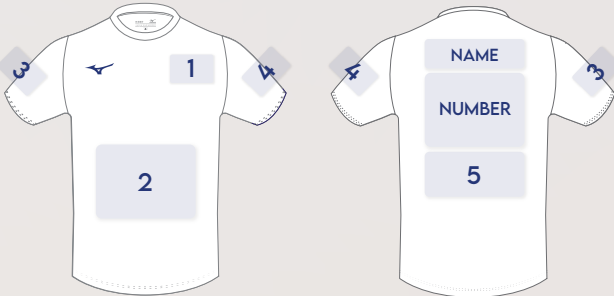

SPONSORS'S POSITION

Make your uniform unique by adding logos. The maximum number is 5, including your crest. The positioning and sizes are fixed.