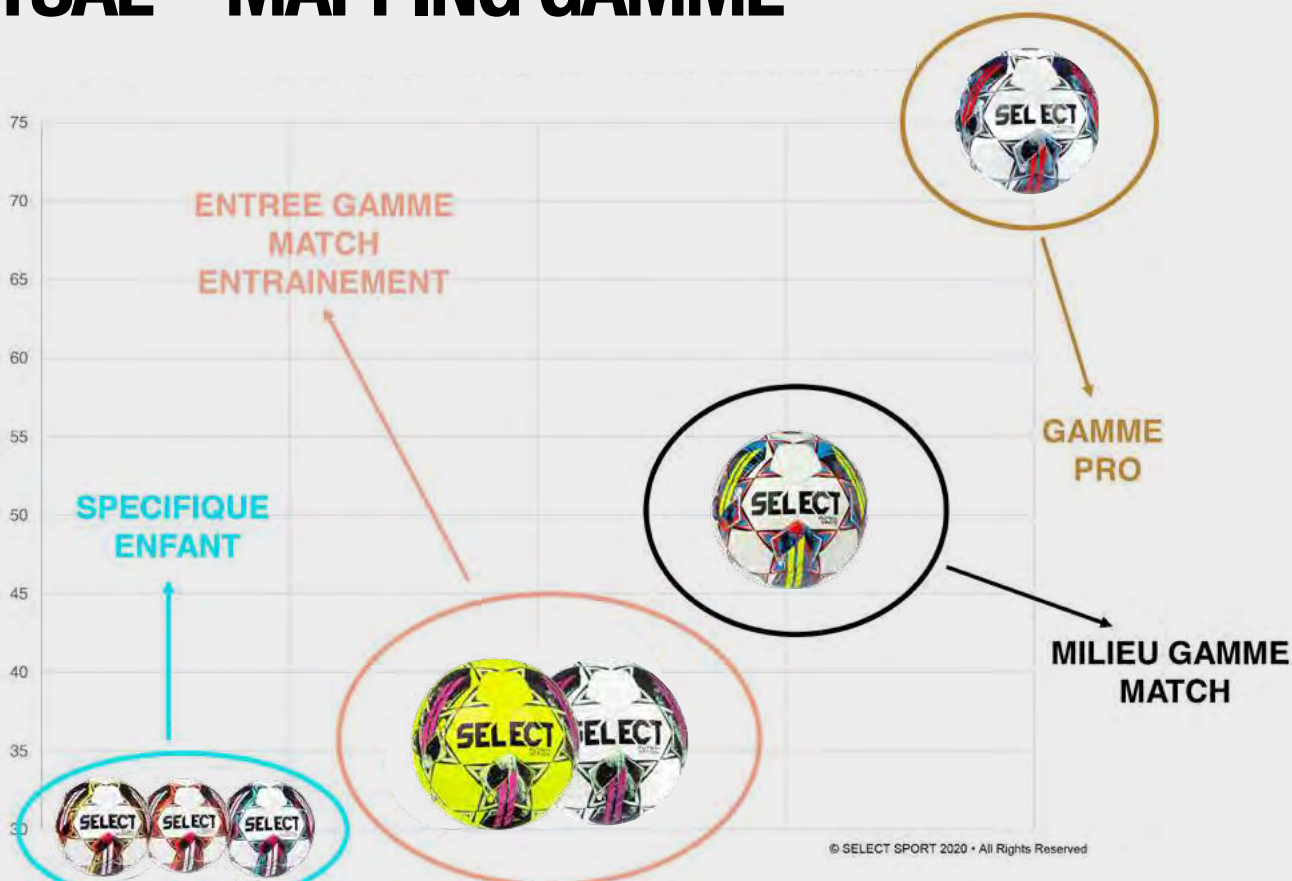

FUTSAL – MAPPING GAMME