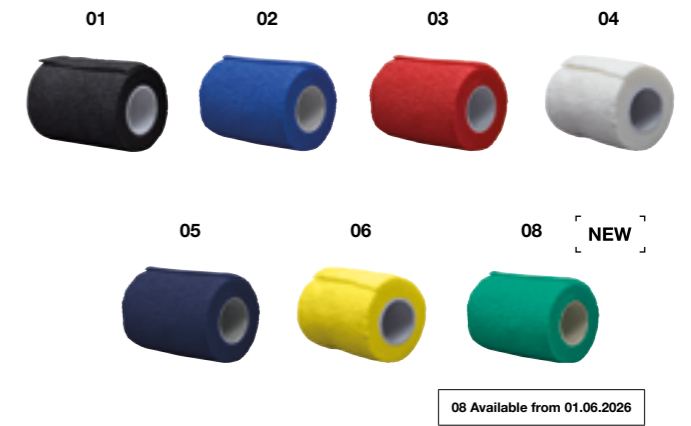

TUBE-IT TAPE

Art.: 100 1211
Size: 4 m long, 7,5 cm wide
5,00 EUR

01 black, **02** blue, **03** red, **04** white, **05** navy, **06** lime yellow, **08** lagoon

Material: 95 % polypropylene, 5 % spandex