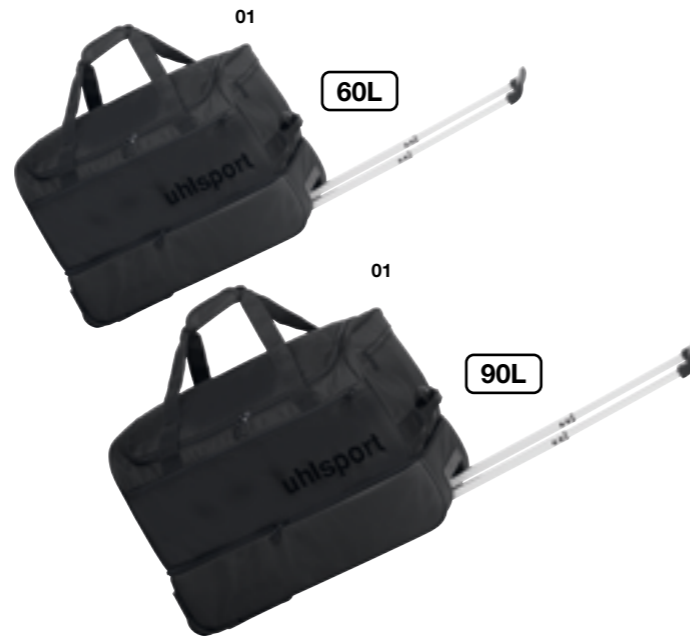

ESSENTIAL BACKPACK JR.

Art.: 100 4293
Size: 15L 20,00 EUR
 39,5 x 29 x 13 cm

01 black, 02 red/black/white, 03 azure blue/black/white, 04 navy/black/white

Material: 90 % Polyester (recycled), 10% Polyurethane

ESSENTIAL TRAVEL TROLLEY

Art.:	100 4285	
Size:	60L	80,00 EUR
	56 x 32 x 32 cm	
Art.:	100 4286	
Size:	90L	90,00 EUR
	70 x 38 x 34 cm	
01	black	
Material:	100 % Polyester (50% recycled)	

BASIC LINE 110 L TRAVEL & TEAM KIT BAG