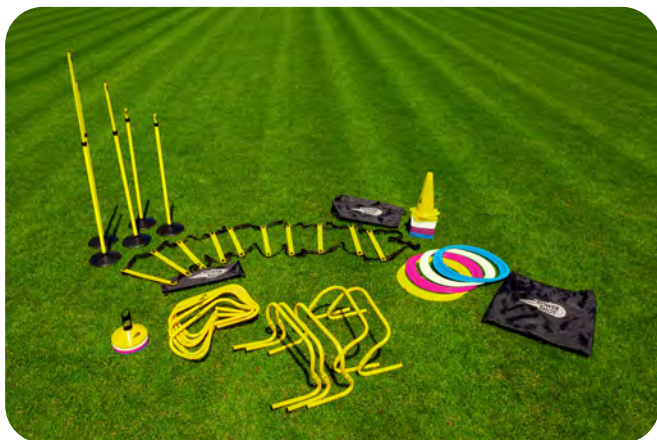

KITS D'ENTRAÎNEMENT

Kit d'entraînement Pro

Ref.	Prix
TK002	250,00€

40 x Coupelles

10 x bleu, 10 x jaune, 10 x rose, 10 x blanc

10 x Mini-haies ajustables de 23 à 30 cm - jaune

20 x Cônes flexibles

20 x Cerceaux plats

1 x Échelle de rythme 4 m

5 x Jalons de slalom avec base lestée en caoutchouc